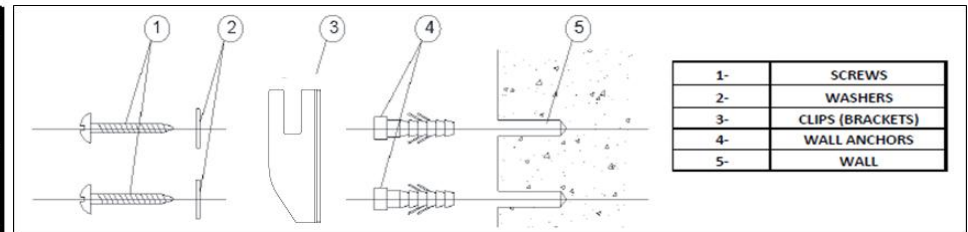

DESCRIPTION	ILLUSTRATION
Fixing choose the appropriate fixing for the wall material if required	
PTFE tape	
Electric drill	
Masonry drill bit appropriate to the fixings	
Adjustable spanner	
Radiator valve hex key	
Flat head and philips head screw drivers	
1 lock shield valve and 1 gate or thermostatic valve	
Spirit level	
Measuring tape