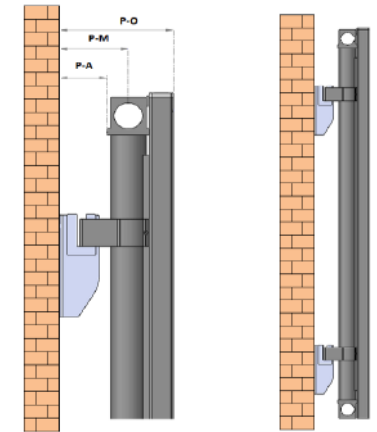

LEFT CLIPS X 2		RIGHT CLIPS X 2	
AIR VENT x 1	END PLUG x 1	FIXING SCREWS x 4	WALL ANCHORS x 4
GASKETS x 4	WASHERS x 4	DIVERTOR	ALLEN KEY