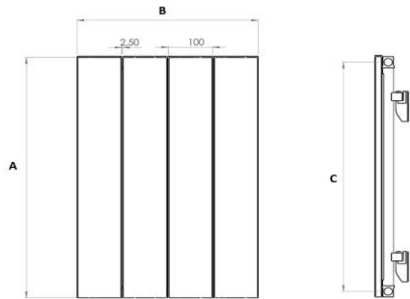

MODELL 004 - SINGLE - INSTALLATION GUIDE