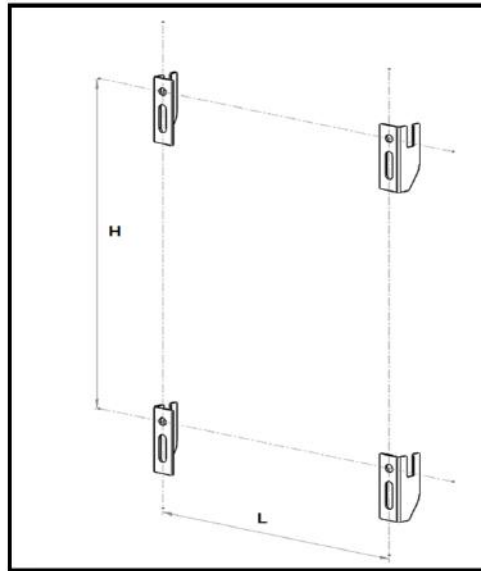

LEFT CLIPS X 2		RIGHT CLIPS X 2	
AIR VENT x 1	END PLUG x 1	FIXING SCREWS x 4	WALL ANCHORS x 4
GASKETS x 4	WASHERS x 4	DIVERTOR	ALLEN KEY